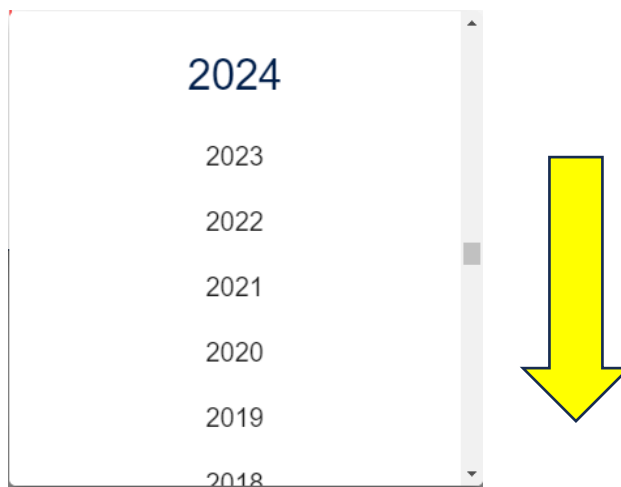

HOW TO USE THE DATE PICKER

To enter your birthday, click on the YEAR.

Scroll down to select your birth year.

Then select your birth month and day.