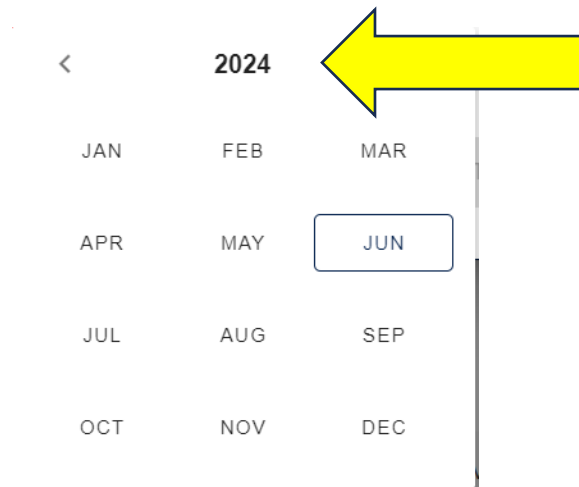

HOW TO USE THE DATE PICKER

To enter your birthday, click on the YEAR.

Scroll down to select your birth year.

Then select your birth month and day.